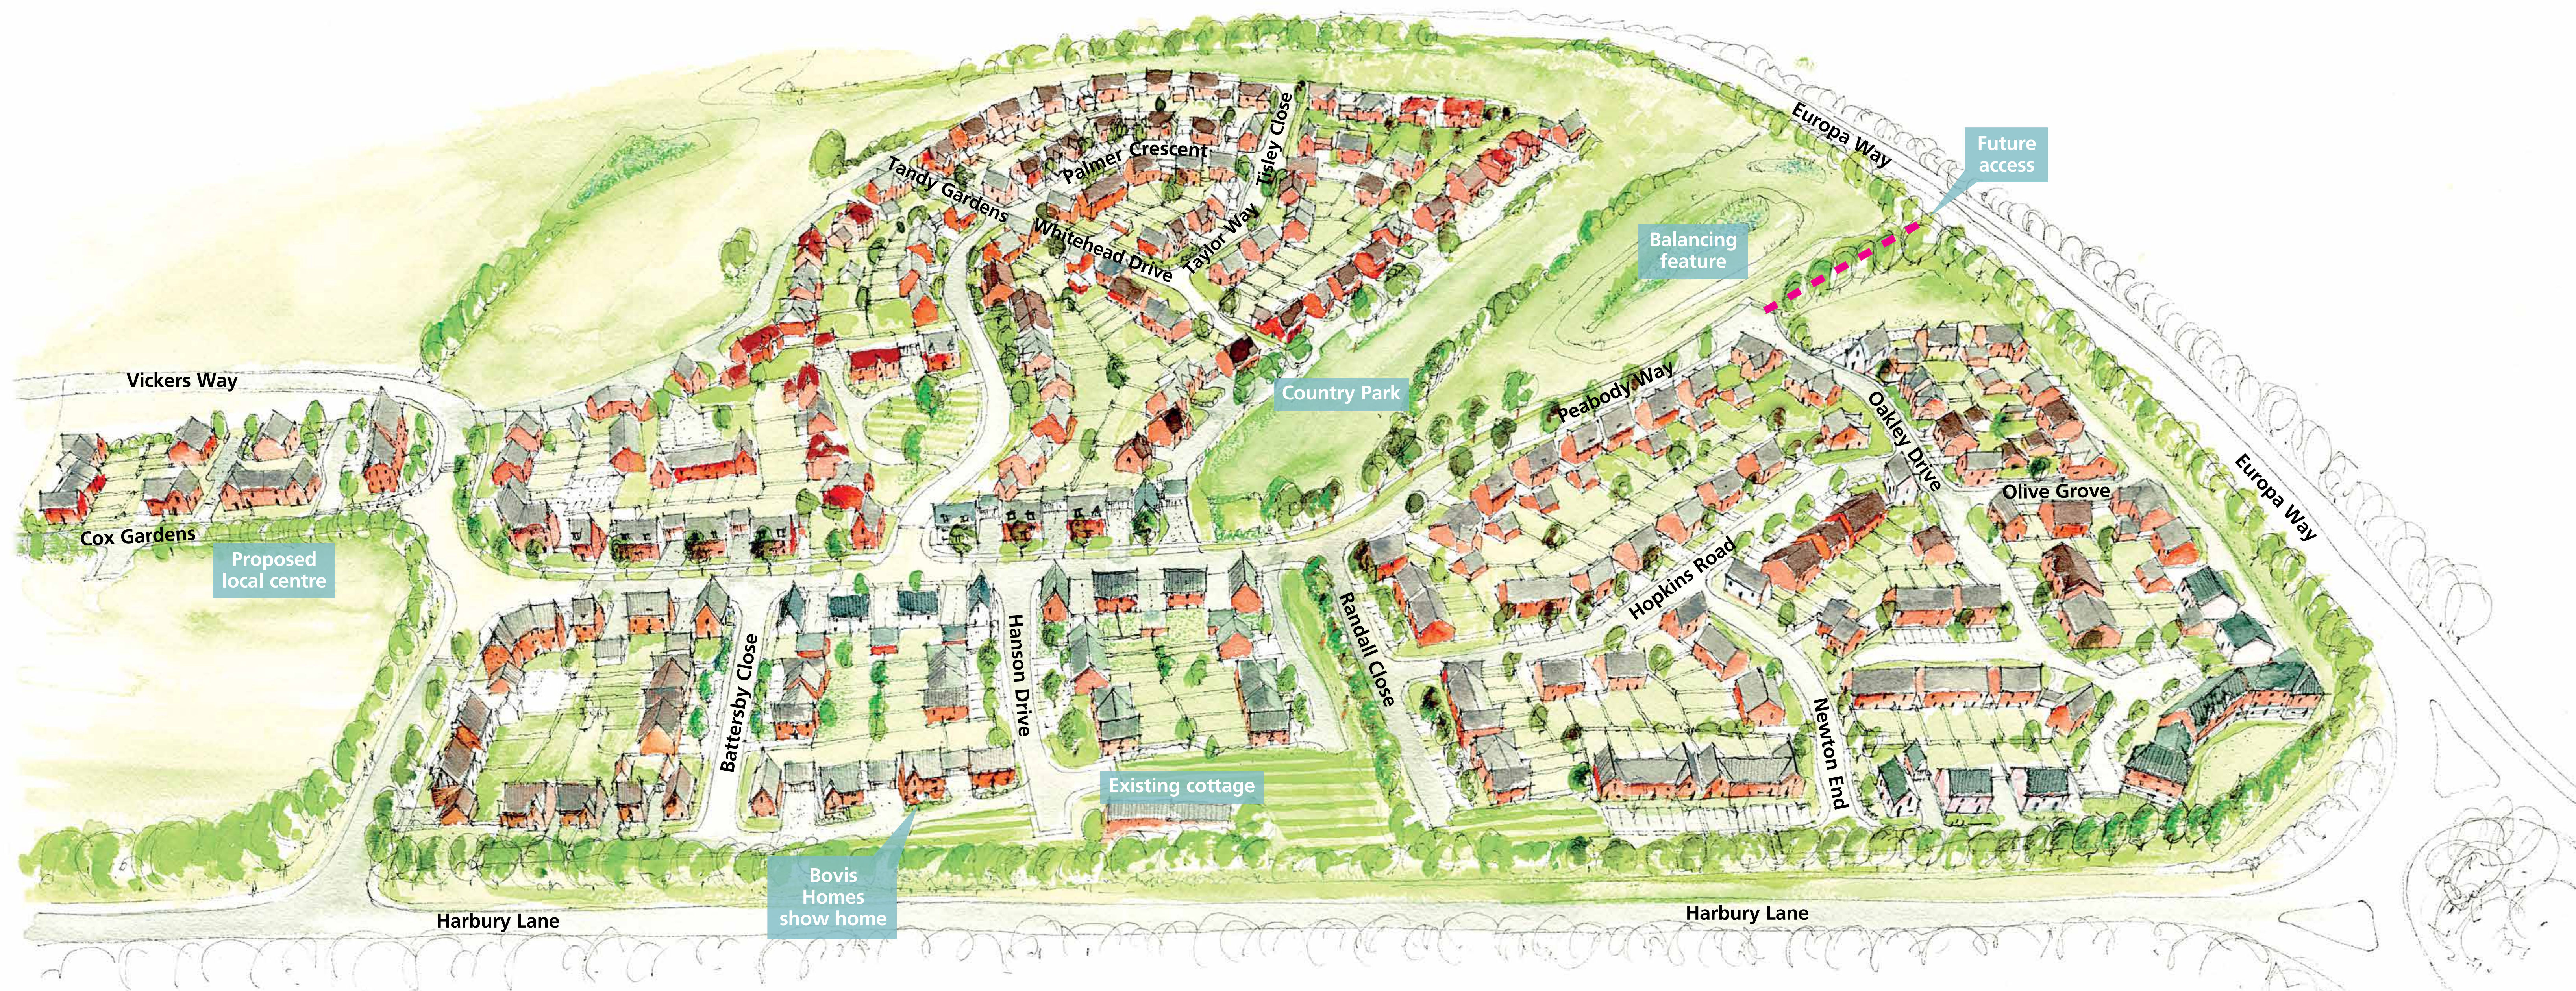

# Warwick Gates Warwickshire

Our vision your future

Broaden your horizons

All you need

Your place on the map

**Warwick Gates** is an attractive development of brand new homes on the edge of the historic town of Warwick. Alongside new homes, the development will feature a local hub with shops and community facilities as well as public open space and children's play areas. There is further potential for allotments, foot and cycle paths, and open space for sport.

These new homes have been designed to complement existing the local area and suit today's modern lifestyle. So if you're seeking a superb new home close to an historic county town, **your search ends here.**

The right location

The best of both worlds

Your search ends here