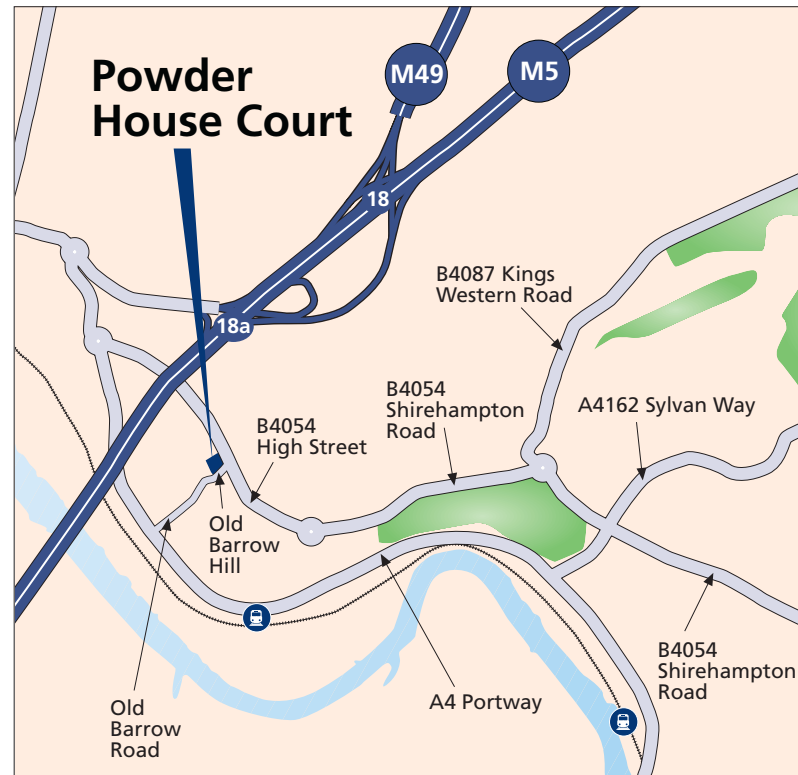

Your place on the map at Powder House Court, Shirehampton

Directions

From the M4

- Exit the M5 at junction 18 then keep right onto the M5 spur.
- Bear left following signs for Shirehampton.
- At the Portway roundabout, take first exit onto the B4054 Avonmouth Road, sign posted Shirehampton.
- Follow this road, straight over at the traffic lights, then after approximately 100 metres turn right onto Old Barrow Hill.
- Powder House Court is situated on the right hand side.