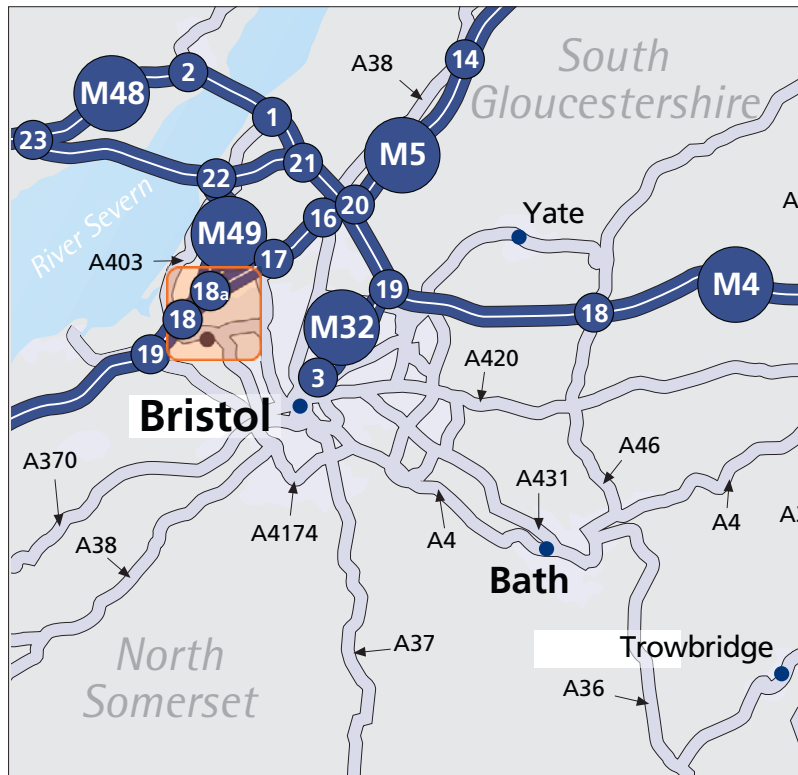

Your place on the map at Powder House Court, Shirehampton

Directions

From the M4

- Exit the M5 at junction 18 then keep right onto the M5 spur.
- Bear left following signs for Shirehampton.
- At the Portway roundabout, take first exit onto the B4054 Avonmouth Road, sign posted Shirehampton.
- Follow this road, straight over at the traffic lights, then after approximately 100 metres turn right onto Old Barrow Hill.
- Powder House Court is situated on the right hand side.

Powder House Court
Old Barrow Hill, Shirehampton, Bristol BS11 9PX
To find out more call our sales advisor on **0845 230 9997**

The right location

Useful contacts:

Leisure

Tourist information
0333 3210 1010
www.visitbristol.co.uk