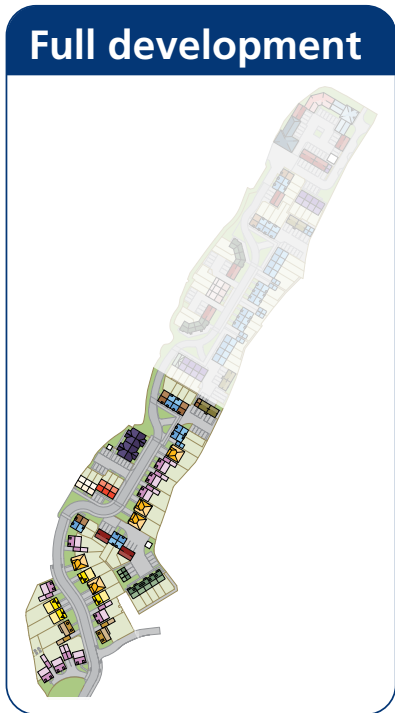

Brook Valley Congleton, Cheshire

1, 2, 3, 4 and 5 bedroom homes

This plan has been produced for identification purposes only. Individual plots may be subject to change. Please check the details of your chosen plot with the sales advisor. Development layout plan correct at time of going to print.