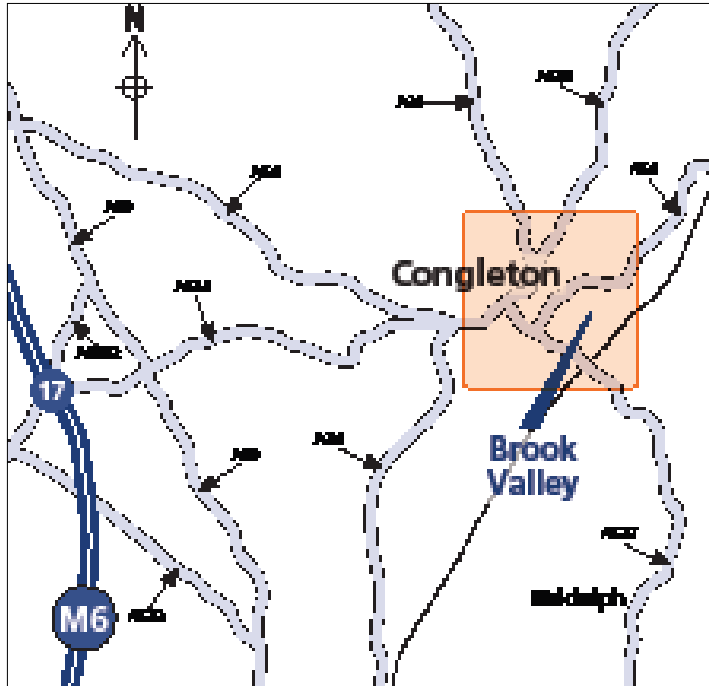

# Your place on the map at Brook Valley, Congleton

## Directions

### From M6 Junction 17:

- At Junction 17, take the A534 exit to Congleton
- Follow the A534 signposted Congleton for approximately five and a half miles
- At the roundabout, take the 2nd exit onto Holmes Chapel Road/West Road (A34)
- Continue to follow A34 for approximately one mile Turn right onto Road Hill/Mountbatten Way (A54) and at the roundabout, take the 2nd exit
- At the 2nd roundabout, take the 2nd exit and then keep left at the fork in the road
- Turn left into Bromley Road and continue into Brookhouse Lane
- Brook Valley can be found on the left hand side